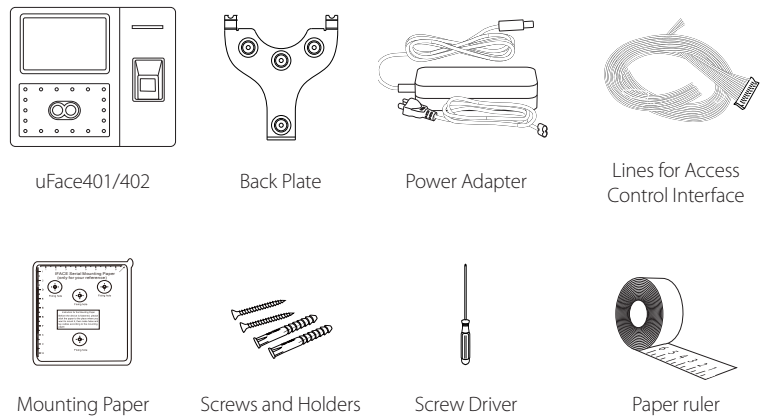

What's in the Box

ZKTeco Inc.
www.zkteco.com
E-mail: sales@zkteco.com

© Copyright 2016. ZKTeco Inc. ZKTeco Logo is a registered trademark of ZKTeco or a related company. All other product and company names mentioned are used for identification purposes only and may be the trademarks of their respective owners. All specifications are subject to change without notice. All rights reserved.