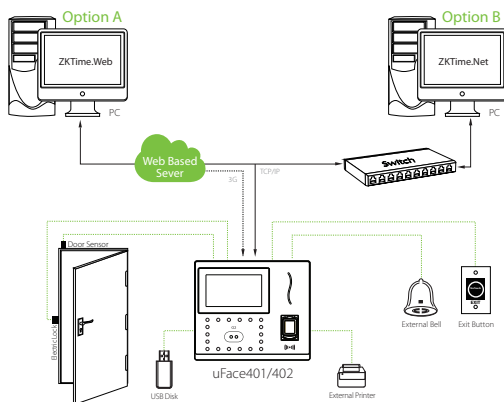

Specifications

	uFace401	uFace402
Display	4.3-Inch Touch Screen	
Face capacity	1,200 (1:N) 3,000 (1:1)	
Fingerprint capacity	/	2000
ID Card capacity	10,000	10,000 (optional)
Logs capacity	100,000	
Communication	TCP/IP, USB Host, WiFi (optional)	
Standard Functions	Automatic Status Switch, Self-Service Query, Work Code, SMS, DST, T9 Input, 9 Digit User ID, Scheduled Bell, Photo ID	
Optional Functions	MiFare Card, 3G, ADMS, 2000 mAh Backup Battery	
Power Supply	12V 3A	
Operating Temperature	0 °C- 45 °C	
Operating Humidity	20%-80%	
Dimensions(Length*Width*Thickness)	193.6 x 165 x 111mm	
Package Weight(KG)	1.84	1.87

Configuration