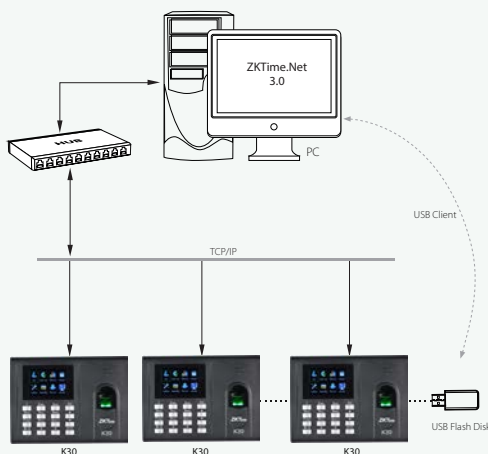

# K30

## Fingerprint Time Attendance Terminal

K30 is a 2.8-inch TFT screen Time Attendance Terminal. TCP/IP and USB Host make data management extremely easy. Most importantly, the built-in backup battery can eliminate the trouble of power-failure. With elegant appearance and reliable quality, you can get the best from it.

### Specifications

Fingerprint Capacity	1000 (1:N)
ID Card Capacity	1,000 (Optional)
Record Capacity	80,000
Display	2.8-inch Screen
Communication	TCP/IP, USB
Standard Functions	Work Code, Built-in Battery
Optional Functions	Mifare Card
Software	ZKTime. Net 3.0
Power Supply	DC12V 2A
Operating Humidity	20%-80%
Dimension	184 × 136 × 38mm (Length × Width × Thickness)
Net Weight	0.70 kg